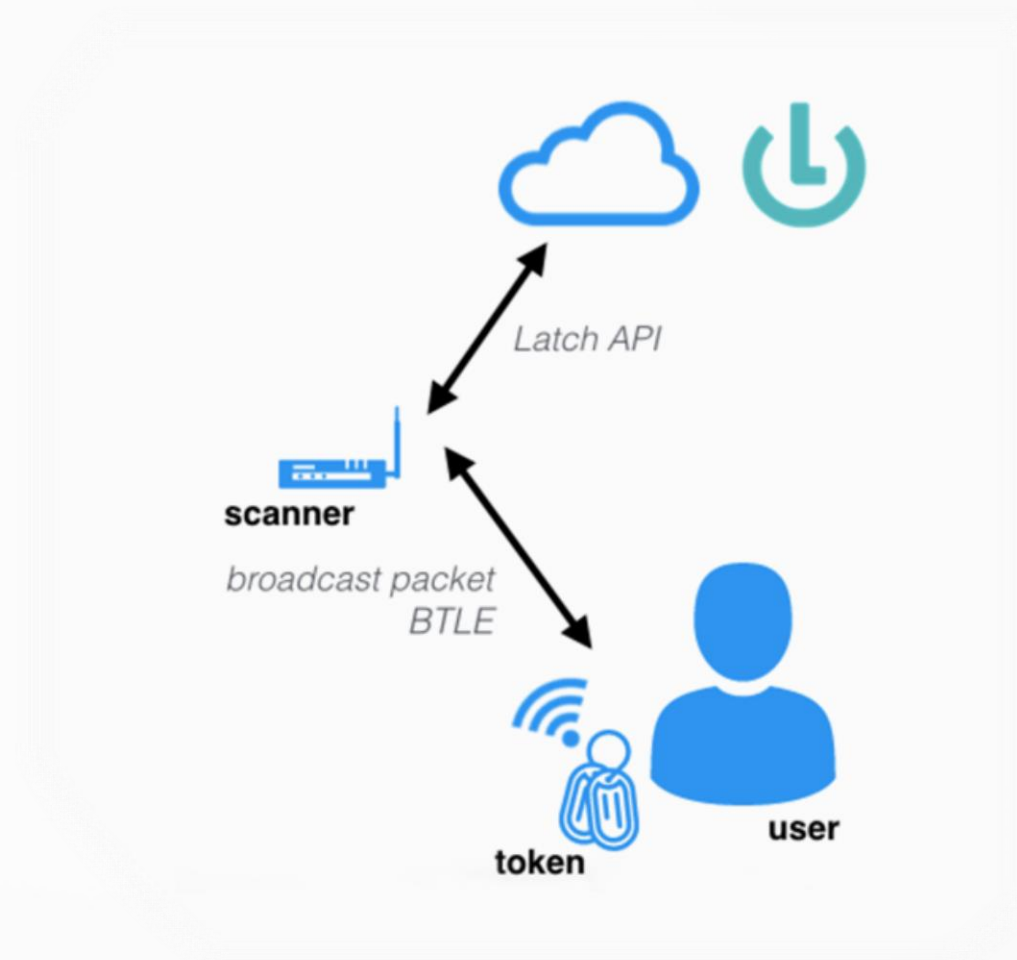

Our system

Banks

Factories

Law Firmes